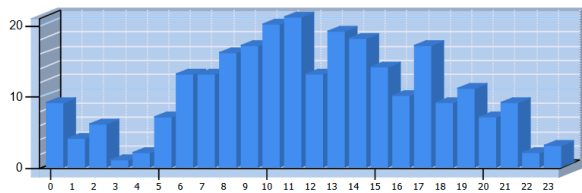

Data Range: October, 2018 (31 Days)

Backup	23
Call For Service	170
Officer Initiated	156

Backup	17
Call For Service	261
Officer Initiated	169

Call Volume By Time Frame

Summary

In October, Paladin performed 50 business visits, 169 Officer Initiated contacts and responded to 261 calls for service. Of the calls for service or Officer Initiated, 379 occurred during the scheduled service hours (7am-7pm) while 68 occurred outside the scheduled service hours.