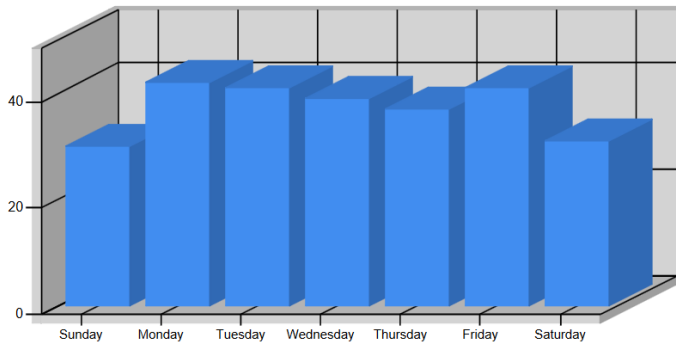

Data Range: October, 2018 (31 Days)

Backup	23
Call For Service	170
Officer Initiated	156

Backup	17
Call For Service	261
Officer Initiated	169

Call Volume By Time Frame

Summary

In October, Paladin performed 50 business visits, 169 Officer Initiated contacts and responded to 261 calls for service. Of the calls for service or Officer Initiated, 379 occurred during the scheduled service hours (7am-7pm) while 68 occurred outside the scheduled service hours.