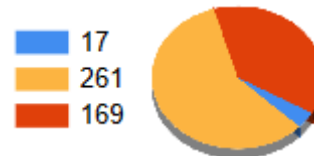

Data Range: October, 2018 (31 Days)

Backup	23
Call For Service	170
Officer Initiated	156

Backup	17
Call For Service	261
Officer Initiated	169

Call Volume By Time Frame

Summary

In October, Paladin performed 50 business visits, 169 Officer Initiated contacts and responded to 261 calls for service. Of the calls for service or Officer Initiated, 379 occurred during the scheduled service hours (7am-7pm) while 68 occurred outside the scheduled service hours.