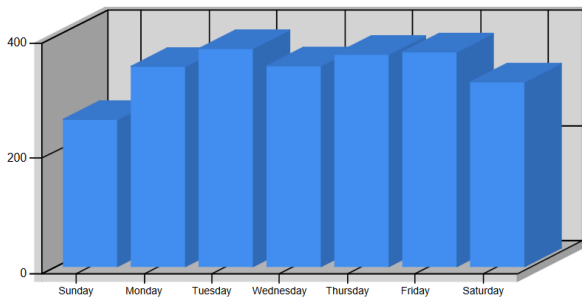

## Watt Avenue Partnership – Year End Report 2018

<b>Backup</b>	23	
<b>Call For Service</b>	170	
<b>Officer Initiated</b>	156	

<b>Backup</b>	255
<b>Call For Service</b>	2388
<b>Officer Initiated</b>	2312

*Call Volume By Time Frame*