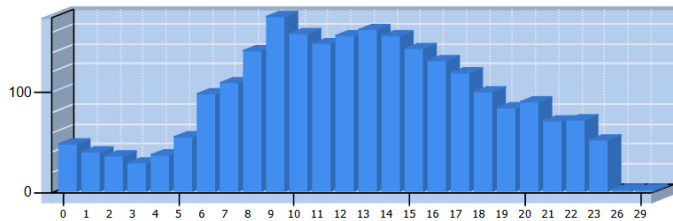

## Watt Avenue Partnership – Year End Report 2018

<b>Backup</b>	23	
<b>Call For Service</b>	170	
<b>Officer Initiated</b>	156	

<b>Backup</b>	255
<b>Call For Service</b>	2388
<b>Officer Initiated</b>	2312

*Call Volume By Time Frame*