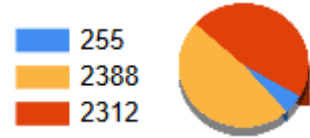

*Call Volume By Time Frame*